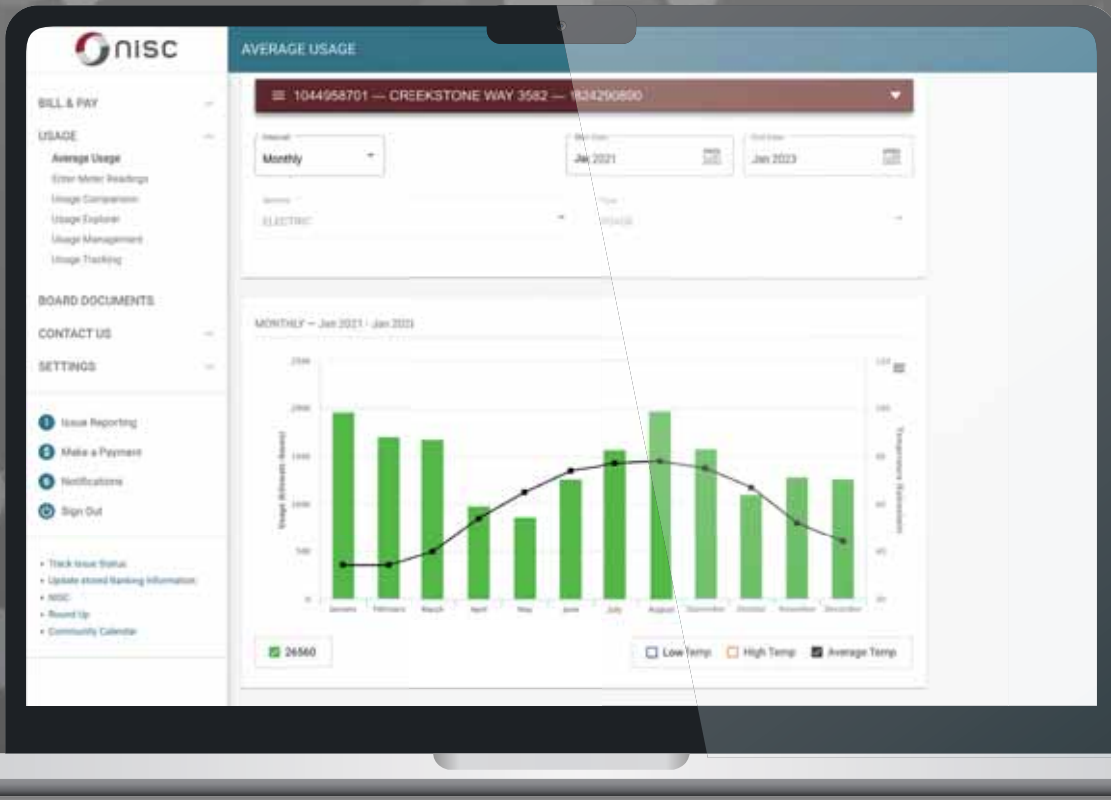

UPGRADE UNLOCKED

New Look. New Experience. Same SmartHub.

Manage your account like never before with the new, improved SmartHub web application. A simplified yet enhanced design is coming your way soon. This new version of SmartHub puts your usage and payment details front and center for fast, easy access and the simplified menu structure makes navigating the site a breeze. Keep an eye out for more details soon!

Smart Management. Smart Life. SmartHub.