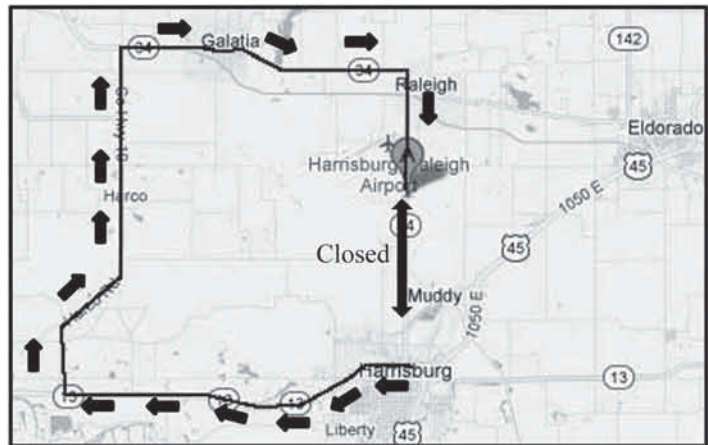

SouthEastern Illinois Electric Cooperative's

Annual Meeting

TUESDAY, AUGUST 7, 2012

Little Chapel Church

The Illinois Department of Transportation plans to close a section of Route 34 this summer for resurfacing starting North of Harrisburg to South of the Little Chapel Church entrance located at 3859 Highway 34 North, Harrisburg, Illinois. Members that plan to attend our Annual meeting will need to take an alternate route.

Driving Directions:

Take Route 45 Northeast from Harrisburg to Eldorado. Turn Left at Stop Light on to Raleigh Road. Turn left on to Route 34 at Raleigh.

Take Route 13 to Harco Road. North on Harco Road to Route 34. East on Route 34 Past Raleigh.