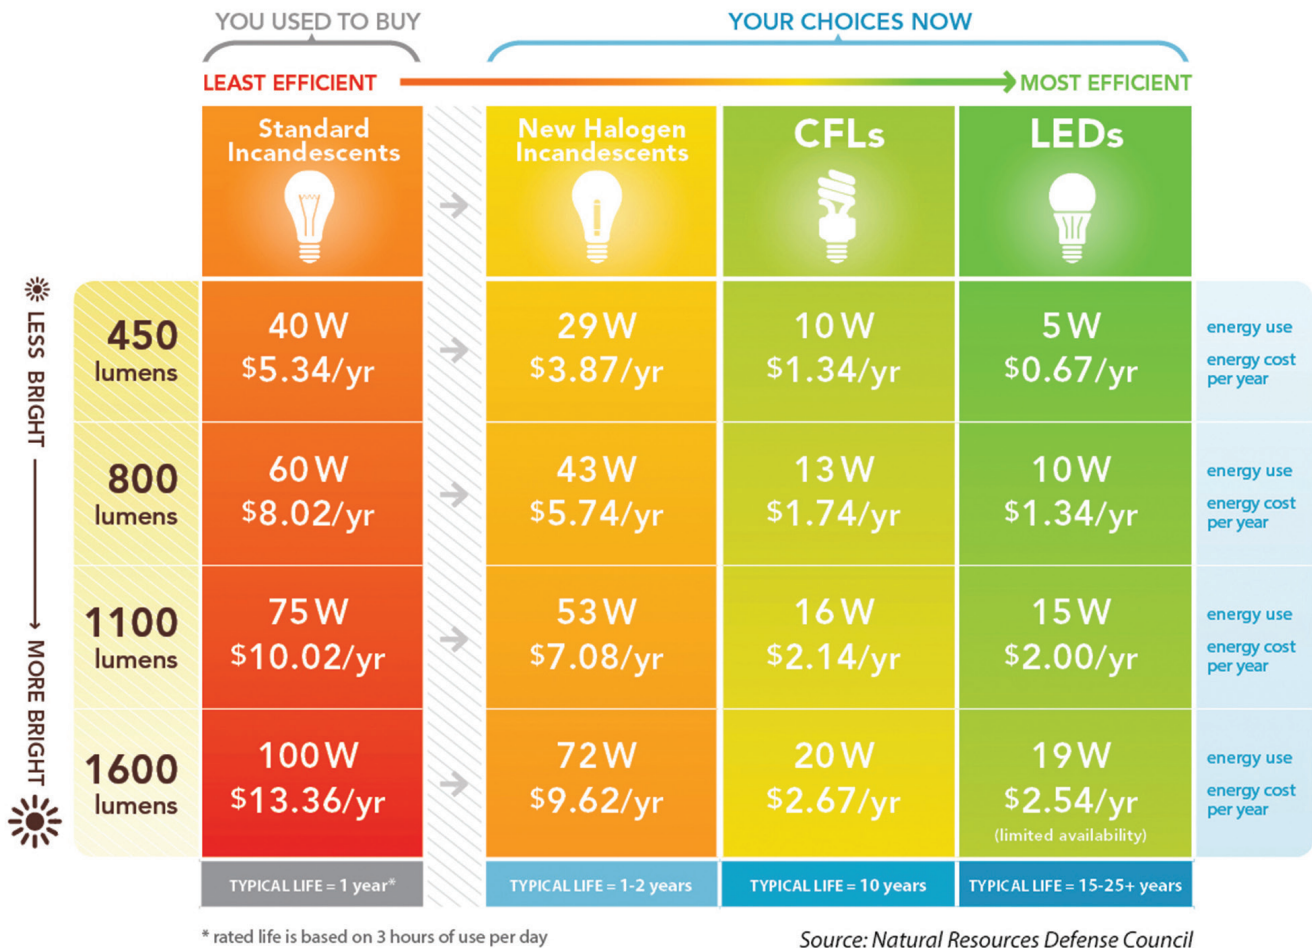

How does your lighting compare?

Lighting upgrades can be a simple way to provide immediate energy savings, improve safety and enhance aesthetics in the home.

For more information on LED lighting rebates and improving energy efficiency, visit www.cornbeltenergy.com or call us at 1-800-879-0339 today!