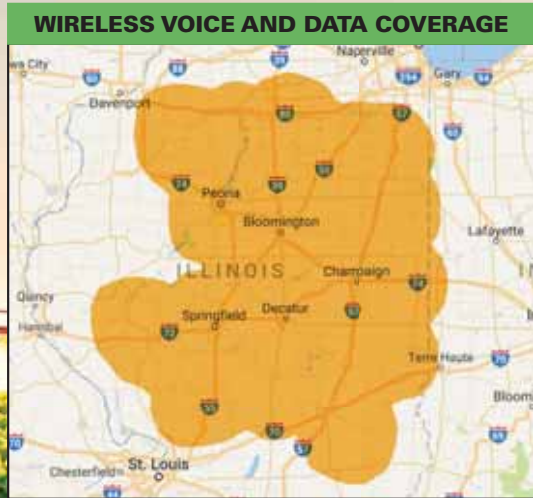

YOUR DIGITAL WIDE-AREA PUSH-TO-TALK SOLUTION OUR NETWORK HELPS YOUR TEAMS WORK BETTER AND FASTER, TOGETHER EXCEPTIONAL COVERAGE AND UNLIMITED PTT AIRTIME

The map above shows an approximation of our wireless voice and data coverage. Coverage is not available everywhere and varies based on a number of factors. Please take advantage of a free demonstration.

YOUR DIGITAL PUSH-TO-TALK AND DATA SOLUTION

Your workforce is out in the field every day, and you need to be able to contact them no matter where their job takes them. Our MOTOTRBO Commercial Network provides you with high-quality, voice and data communication, simply and affordably. You need communications where you do business. Our network provides instant and reliable communications for your multi-location or fleet-based business so workers can use voice and data, without worrying about privacy or interference.

UNLIMITED VOICE

STARTING AT:

$18.00 PER UNIT PER MONTH

THE FEATURES YOU WANT. THE FLEXIBILITY YOU NEED.

- Crystal-Clear Audio Clarity and Coverage
- Direct (One-to-One) and Instant Group Communication
- Hear Clearly in Noisy Environments with Motorola's "Intelligent Audio"
- Compliant with DOT Distracted Driver Laws
- Save Time and Money Compared to Other Alternatives
- Advanced Text Messaging
- GPS Vehicle Tracking and Reporting (Optional Feature)
- Interoperability with Android or iOS Devices (Optional Feature)