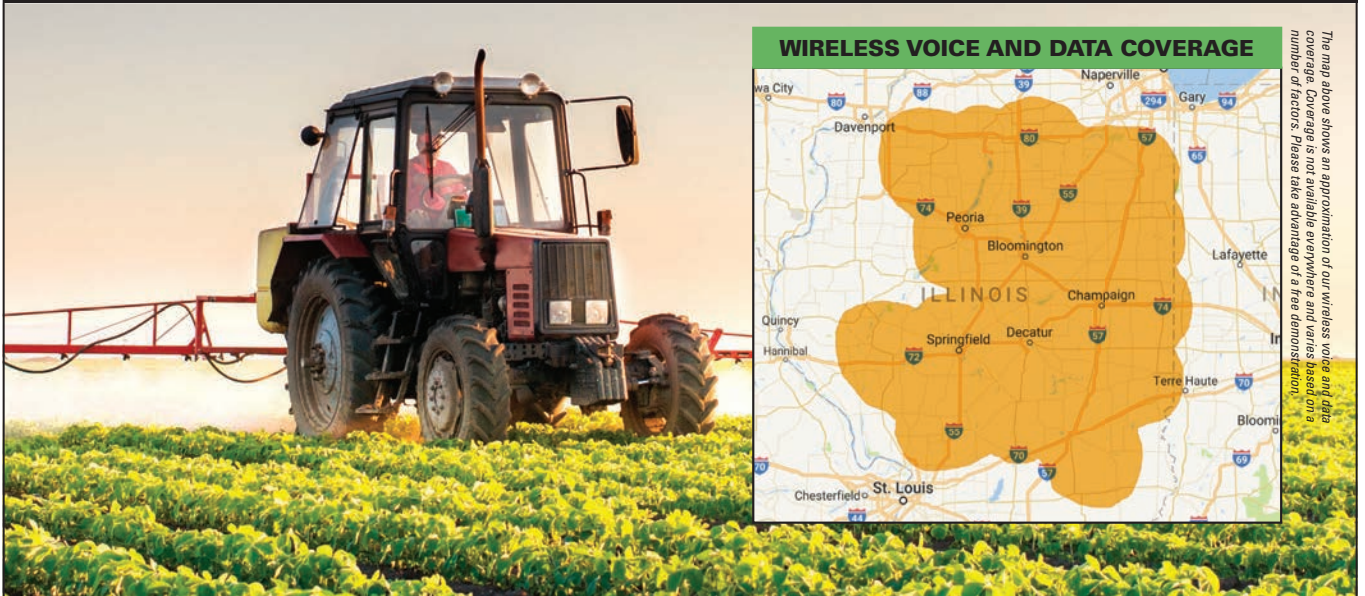

YOUR DIGITAL WIDE-AREA PUSH-TO-TALK SOLUTION

OUR NETWORK HELPS YOUR TEAMS WORK BETTER AND FASTER, TOGETHER

EXCEPTIONAL COVERAGE AND UNLIMITED PTT AIRTIME

The map above shows an approximation of our wireless voice and data coverage. Coverage is not available everywhere and varies based on a number of factors. Please take advantage of a free demonstration.

WIRELESS VOICE AND DATA COVERAGE

YOUR DIGITAL PUSH-TO-TALK AND DATA SOLUTION

Your workforce is out in the field every day, and you need to be able to contact them no matter where their job takes them. Our MOTOTRBO Commercial Network provides you with high-quality, voice and data communication, simply and affordably. You need communications where you do business. Our network provides instant and reliable communications for your multi-location or fleet-based business so workers can use voice and data, without worrying about privacy or interference.

UNLIMITED VOICE

STARTING AT:

$18.00

PER UNIT PER MONTH

THE FEATURES YOU WANT. THE FLEXIBILITY YOU NEED.

- Crystal-Clear Audio Clarity and Coverage
- Direct (One-to-One) and Instant Group Communication
- Hear Clearly in Noisy Environments with Motorola's "Intelligent Audio"
- Compliant with DOT Distracted Driver Laws
- Save Time and Money Compared to Other Alternatives
- Advanced Text Messaging
- GPS Vehicle Tracking and Reporting (Optional Feature)
- Interoperability with Android or iOS Devices (Optional Feature)

CONTACT US TODAY FOR A FREE DEMONSTRATION!

888-400-4600 | WWW.CLEAR-TALK.COM

Clear Talk
Illinois Cooperative Association, Inc.

Shelby Electric Cooperative
A Touchstone Energy® Cooperative
www.shelbyelectric.coop