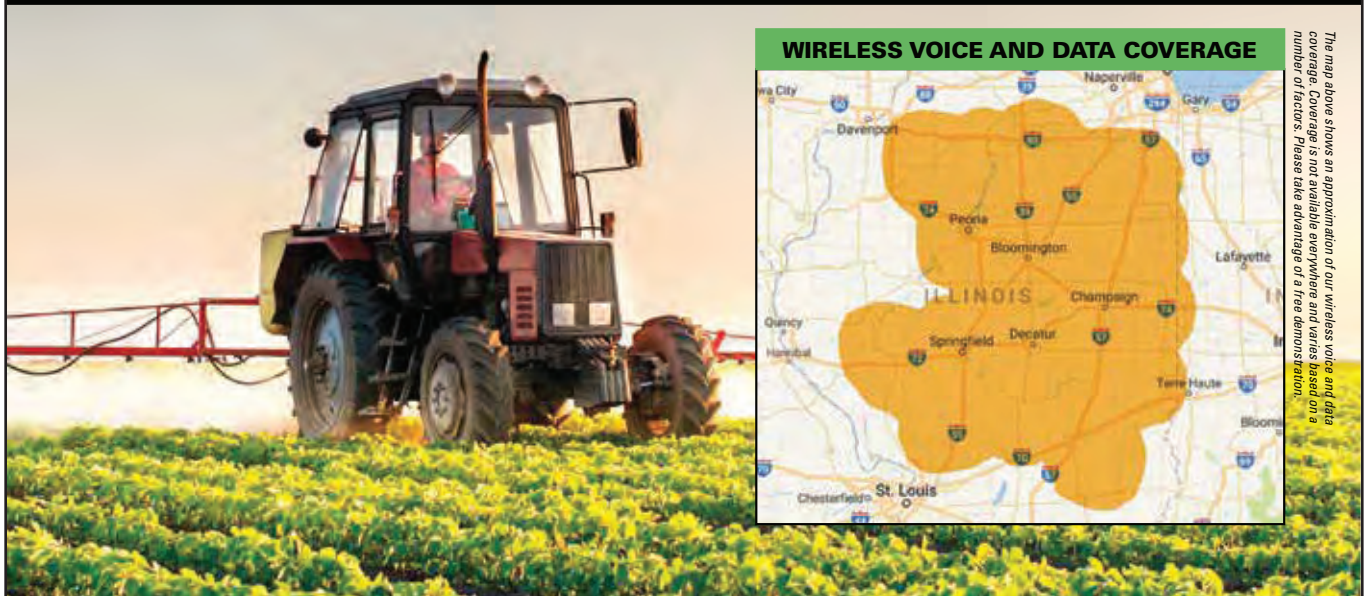

YOUR DIGITAL WIDE-AREA PUSH-TO-TALK SOLUTION OUR NETWORK HELPS YOUR TEAMS WORK BETTER AND FASTER, TOGETHER EXCEPTIONAL COVERAGE AND UNLIMITED PTT AIRTIME

WIRELESS VOICE AND DATA COVERAGE

YOUR DIGITAL PUSH-TO-TALK AND DATA SOLUTION

Your workforce is out in the field every day, and you need to be able to contact them no matter where their job takes them. Our MOTOTRBO Commercial Network provides you with high-quality, voice and data communication, simply and affordably. You need communications where you do business. Our network provides instant and reliable communications for your multi-location or fleet-based business so workers can use voice and data, without worrying about privacy or interference.

UNLIMITED VOICE

STARTING AT:

$18.00
PER UNIT
PER MONTH

THE FEATURES YOU WANT. THE FLEXIBILITY YOU NEED.

- Crystal-Clear Audio Clarity and Coverage
- Direct (One-to-One) and Instant Group Communication
- Hear Clearly in Noisy Environments with Motorola's "Intelligent Audio"
- Compliant with DOT Distracted Driver Laws
- Save Time and Money Compared to Other Alternatives
- Advanced Text Messaging
- GPS Vehicle Tracking and Reporting (Optional Feature)
- Interoperability with Android or iOS Devices (Optional Feature)

CONTACT US TODAY FOR A FREE DEMONSTRATION!