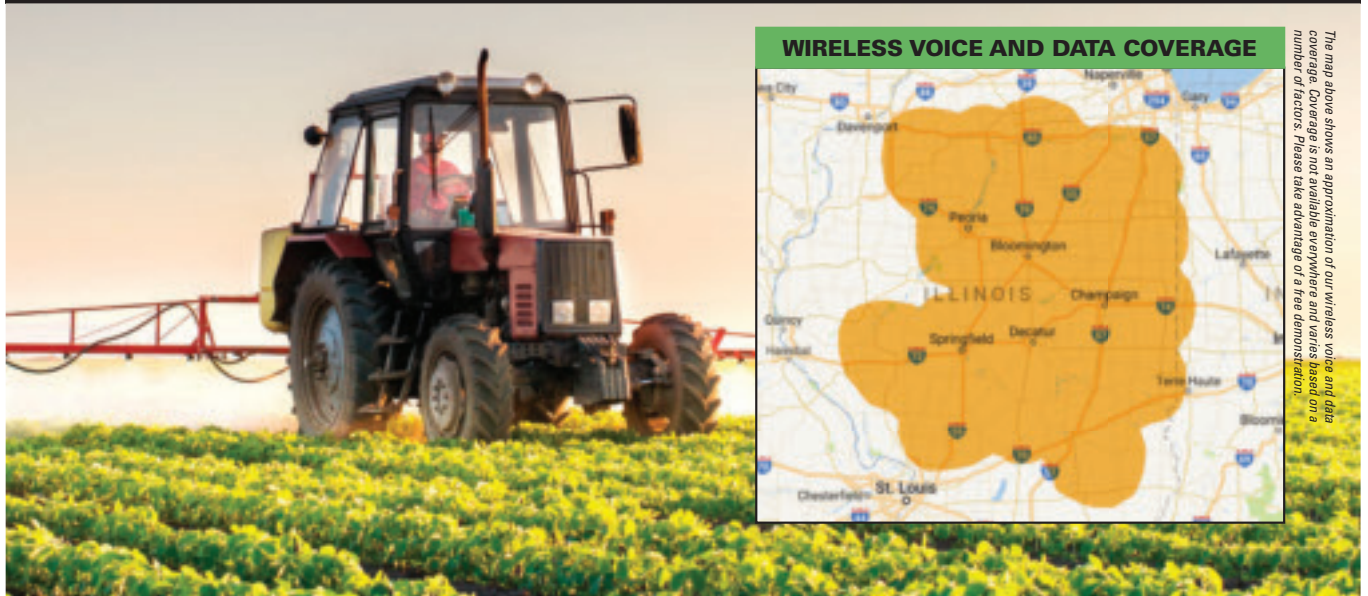

YOUR DIGITAL WIDE-AREA PUSH-TO-TALK SOLUTION

OUR NETWORK HELPS YOUR TEAMS WORK BETTER AND FASTER, TOGETHER

EXCEPTIONAL COVERAGE AND UNLIMITED PTT AIRTIME

The map above shows an approximation of our wireless voice and data coverage. Coverage is not available everywhere and varies based on a number of factors. Please take advantage of a free demonstration.

WIRELESS VOICE AND DATA COVERAGE

YOUR DIGITAL PUSH-TO-TALK AND DATA SOLUTION

Your workforce is out in the field every day, and you need to be able to contact them no matter where their job takes them. Our MOTOTRBO Commercial Network provides you with high-quality, voice and data communication, simply and affordably. You need communications where you do business. Our network provides instant and reliable communications for your multi-location or fleet-based business so workers can use voice and data, without worrying about privacy or interference.

UNLIMITED VOICE

STARTING AT:

$18.00
PER UNIT
PER MONTH

THE FEATURES YOU WANT. THE FLEXIBILITY YOU NEED.

- Crystal-Clear Audio Clarity and Coverage
- Direct (One-to-One) and Instant Group Communication
- Hear Clearly in Noisy Environments with Motorola's "Intelligent Audio"
- Compliant with DOT Distracted Driver Laws
- Save Time and Money Compared to Other Alternatives
- Advanced Text Messaging
- GPS Vehicle Tracking and Reporting (Optional Feature)
- Interoperability with Android or iOS Devices (Optional Feature)

CONTACT US TODAY FOR A FREE DEMONSTRATION!

888-400-4600 | WWW.CLEAR-TALK.COM