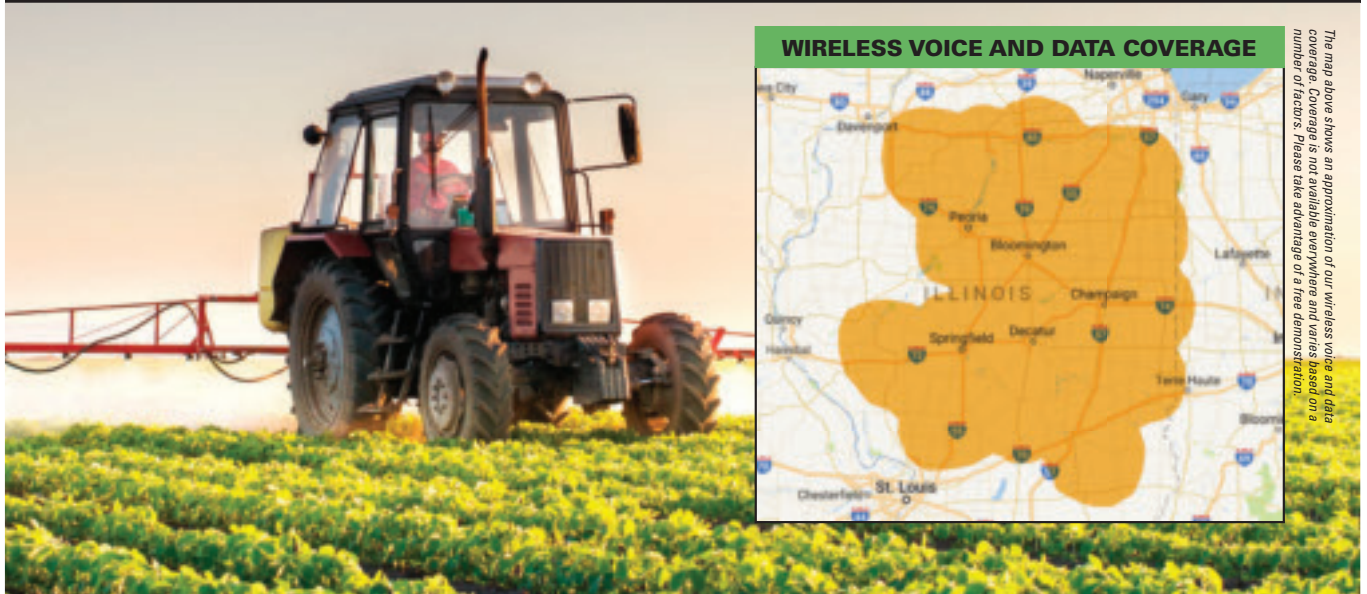

YOUR DIGITAL WIDE-AREA PUSH-TO-TALK SOLUTION

OUR NETWORK HELPS YOUR TEAMS WORK BETTER AND FASTER, TOGETHER

EXCEPTIONAL COVERAGE AND UNLIMITED PTT AIRTIME

The map above shows an approximation of our wireless voice and data coverage. Coverage is not available everywhere and varies based on a number of factors. Please take advantage of a free demonstration.

YOUR DIGITAL PUSH-TO-TALK AND DATA SOLUTION

Your workforce is out in the field every day, and you need to be able to contact them no matter where their job takes them. Our MOTOTRBO Commercial Network provides you with high-quality, voice and data communication, simply and affordably. You need communications where you do business. Our network provides instant and reliable communications for your multi-location or fleet-based business so workers can use voice and data, without worrying about privacy or interference.

UNLIMITED VOICE

STARTING AT:

$18.00
PER UNIT
PER MONTH

THE FEATURES YOU WANT. THE FLEXIBILITY YOU NEED.

- Crystal-Clear Audio Clarity and Coverage
- Direct (One-to-One) and Instant Group Communication
- Hear Clearly in Noisy Environments with Motorola's "Intelligent Audio"
- Compliant with DOT Distracted Driver Laws
- Save Time and Money Compared to Other Alternatives
- Advanced Text Messaging
- GPS Vehicle Tracking and Reporting (Optional Feature)
- Interoperability with Android or iOS Devices (Optional Feature)

CONTACT US TODAY FOR A FREE DEMONSTRATION!