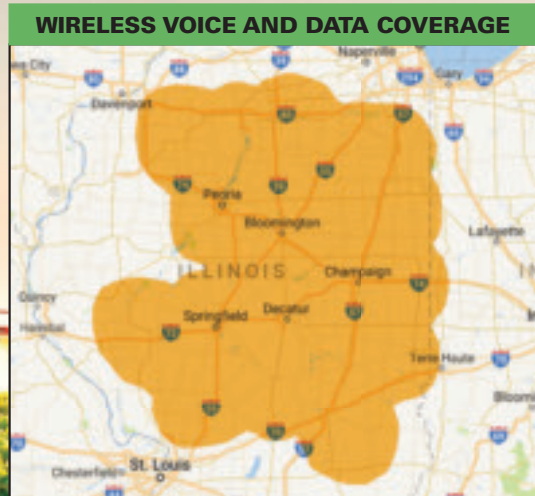

YOUR DIGITAL WIDE-AREA PUSH-TO-TALK SOLUTION

OUR NETWORK HELPS YOUR TEAMS WORK BETTER AND FASTER, TOGETHER

EXCEPTIONAL COVERAGE AND UNLIMITED PTT AIRTIME

YOUR DIGITAL PUSH-TO-TALK AND DATA SOLUTION

Your workforce is out in the field every day, and you need to be able to contact them no matter where their job takes them. Our MOTOTRBO Commercial Network provides you with high-quality, voice and data communication, simply and affordably. You need communications where you do business. Our network provides instant and reliable communications for your multi-location or fleet-based business so workers can use voice and data, without worrying about privacy or interference.

UNLIMITED VOICE

STARTING AT:

$18.00
PER UNIT
PER MONTH

THE FEATURES YOU WANT. THE FLEXIBILITY YOU NEED.

- Crystal-Clear Audio Clarity and Coverage
- Direct (One-to-One) and Instant Group Communication
- Hear Clearly in Noisy Environments with Motorola's "Intelligent Audio"
- Compliant with DOT Distracted Driver Laws
- Save Time and Money Compared to Other Alternatives
- Advanced Text Messaging
- GPS Vehicle Tracking and Reporting (Optional Feature)
- Interoperability with Android or iOS Devices (Optional Feature)

CONTACT US TODAY FOR A FREE DEMONSTRATION!

888-400-4600 | WWW.CLEAR-TALK.COM