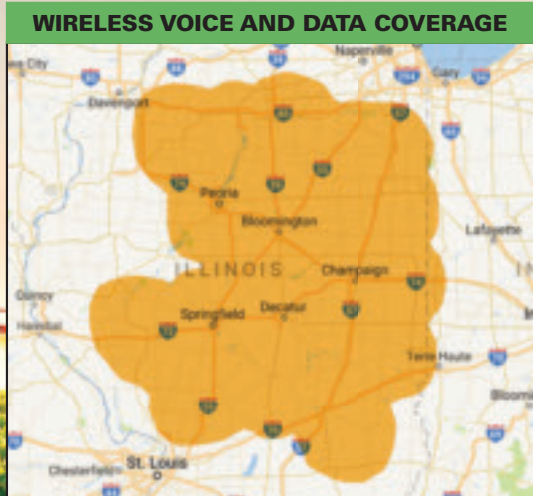

YOUR DIGITAL WIDE-AREA PUSH-TO-TALK SOLUTION OUR NETWORK HELPS YOUR TEAMS WORK BETTER AND FASTER, TOGETHER EXCEPTIONAL COVERAGE AND UNLIMITED PTT AIRTIME

YOUR DIGITAL PUSH-TO-TALK AND DATA SOLUTION

Your workforce is out in the field every day, and you need to be able to contact them no matter where their job takes them. Our MOTOTRBO Commercial Network provides you with high-quality, voice and data communication, simply and affordably. You need communications where you do business. Our network provides instant and reliable communications for your multi-location or fleet-based business so workers can use voice and data, without worrying about privacy or interference.

UNLIMITED VOICE

STARTING AT:

$18.00
PER UNIT
PER MONTH

THE FEATURES YOU WANT. THE FLEXIBILITY YOU NEED.

- Crystal-Clear Audio Clarity and Coverage
- Direct (One-to-One) and Instant Group Communication
- Hear Clearly in Noisy Environments with Motorola's "Intelligent Audio"
- Compliant with DOT Distracted Driver Laws
- Save Time and Money Compared to Other Alternatives
- Advanced Text Messaging
- GPS Vehicle Tracking and Reporting (Optional Feature)
- Interoperability with Android or iOS Devices (Optional Feature)

CONTACT US TODAY FOR A FREE DEMONSTRATION!

888-400-4600 | WWW.CLEAR-TALK.COM