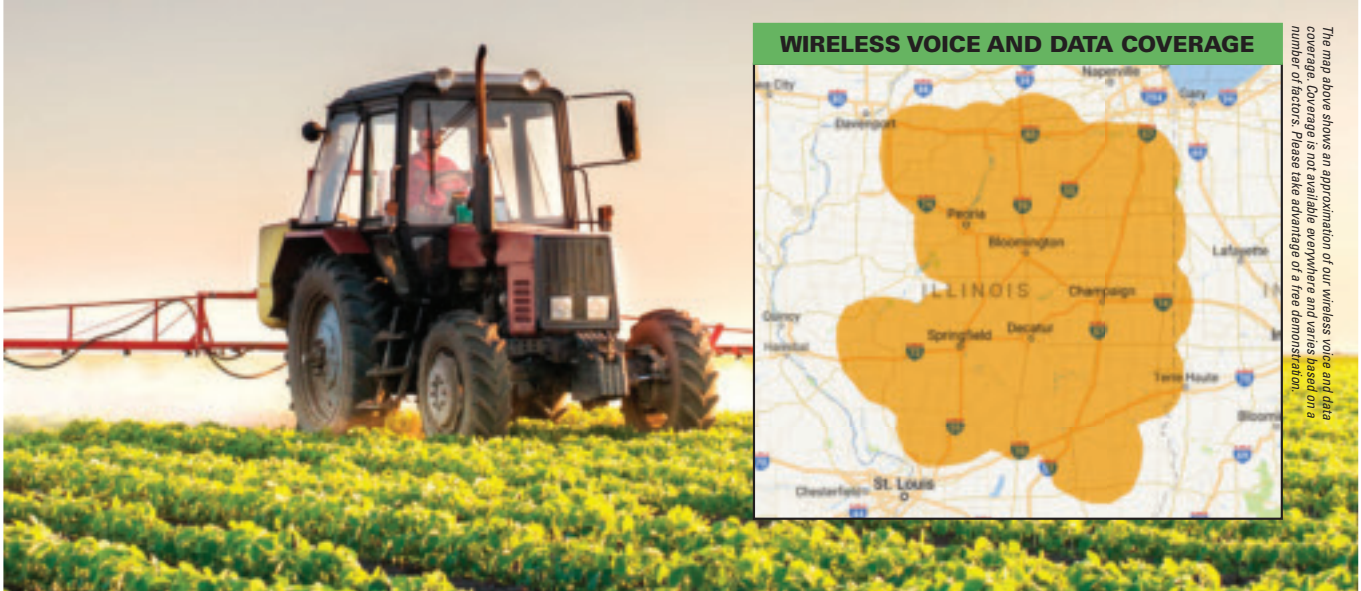

YOUR DIGITAL WIDE-AREA PUSH-TO-TALK SOLUTION OUR NETWORK HELPS YOUR TEAMS WORK BETTER AND FASTER, TOGETHER EXCEPTIONAL COVERAGE AND UNLIMITED PTT AIRTIME

YOUR DIGITAL PUSH-TO-TALK AND DATA SOLUTION

Your workforce is out in the field every day, and you need to be able to contact them no matter where their job takes them. Our MOTOTRBO Commercial Network provides you with high-quality, voice and data communication, simply and affordably. You need communications where you do business. Our network provides instant and reliable communications for your multi-location or fleet-based business so workers can use voice and data, without worrying about privacy or interference.

UNLIMITED VOICE

STARTING AT:

$18.00

PER UNIT
PER MONTH

THE FEATURES YOU WANT. THE FLEXIBILITY YOU NEED.

- Crystal-Clear Audio Clarity and Coverage
- Direct (One-to-One) and Instant Group Communication
- Hear Clearly in Noisy Environments with Motorola's "Intelligent Audio"
- Compliant with DOT Distracted Driver Laws
- Save Time and Money Compared to Other Alternatives
- Advanced Text Messaging
- GPS Vehicle Tracking and Reporting (Optional Feature)
- Interoperability with Android or iOS Devices (Optional Feature)