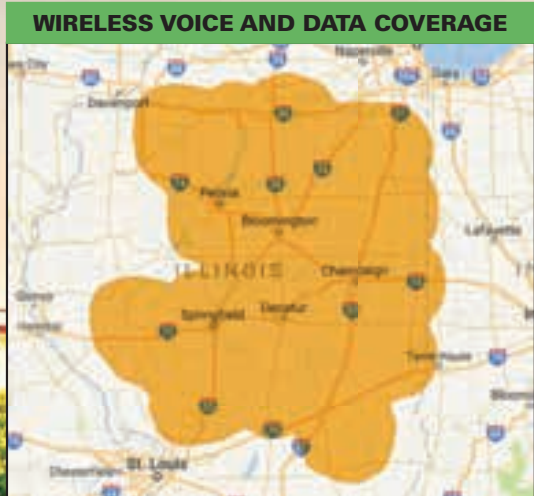

YOUR DIGITAL WIDE-AREA PUSH-TO-TALK SOLUTION OUR NETWORK HELPS YOUR TEAMS WORK BETTER AND FASTER, TOGETHER EXCEPTIONAL COVERAGE AND UNLIMITED PTT AIRTIME

YOUR DIGITAL PUSH-TO-TALK AND DATA SOLUTION

Your workforce is out in the field every day, and you need to be able to contact them no matter where their job takes them. Our MOTOTRBO Commercial Network provides you with high-quality, voice and data communication, simply and affordably. You need communications where you do business. Our network provides instant and reliable communications for your multi-location or fleet-based business so workers can use voice and data, without worrying about privacy or interference.

UNLIMITED VOICE

STARTING AT:

$18.00

PER UNIT
PER MONTH

THE FEATURES YOU WANT. THE FLEXIBILITY YOU NEED.

- Crystal-Clear Audio Clarity and Coverage
- Direct (One-to-One) and Instant Group Communication
- Hear Clearly in Noisy Environments with Motorola's "Intelligent Audio"
- Compliant with DOT Distracted Driver Laws
- Save Time and Money Compared to Other Alternatives
- Advanced Text Messaging
- GPS Vehicle Tracking and Reporting (Optional Feature)
- Interoperability with Android or iOS Devices (Optional Feature)