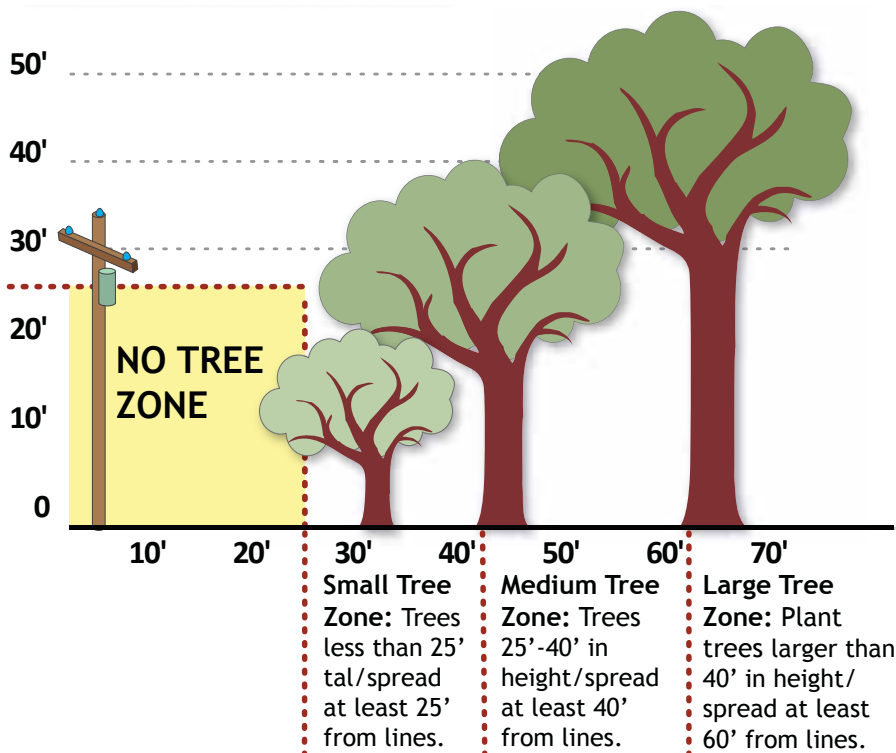

With a little research and a simple layout, you can produce a landscape that will cool your home in summer and tame the winter winds. Your well-planned yard should contain trees that grow well in the soil and moisture of your neighborhood.

Your trees should be properly placed to avoid collisions with power lines and buildings, and the aesthetics will increase your property value. A proper landscape plan also takes these factors into consideration:

1. Height: Will the tree bump into anything when it is fully grown?

Sizing guide available at www.arborday.org.

2. Canopy spread: How wide will the tree grow?

3. Is the tree deciduous or coniferous? Will it lose its leaves in the winter?

4. Form or shape: A columnar tree will grow in less space. Round and V-Shaped species provide the most shade. *Shape guide available at www.arborday.org.*

5. Growth rate: How long will it take for your tree to reach its full height? Slow growing species typically live longer than fast growing species.

6. Soil, sun, and moisture requirements

7. Fruit: No one wants messy droppings on busy sidewalks.

8. Hardiness zone: Indicates the temperature extremes in which a tree can be expected to grow. Most of Illinois is part of hardiness zone 6. *Visit www.arborday.org to find a list of trees that will grow well in this zone.*

Pruning

Trees growing near Corn Belt Energy electric lines occasionally need to be pruned or sometimes cut down in order to minimize outages and to maintain reliable, safe electricity at a low cost. If your area is scheduled to be pruned (see below), you will be notified with a green postcard approximately 3 to 4 weeks prior to trimming.

If you request the removal of a tree that could endanger Corn Belt lines, the entire tree will be taken down and cut up for your use or disposal. In clearing the right-of-way for our electric lines, trees will be cut up and brush and wood will be piled separately. If tree pruning is required, tree branches will be chipped and the larger wood will be cut up and left for your use or disposal. If you notice a dead or dying tree near power lines, a tree with branches growing very close to or touching power lines, please contact us immediately and do not attempt to remove the tree branch(es) yourself.

All tree pruning is done in accordance with American National Standards Institute recommendations (A 300, part 11-2001) and Dr. Alex L. Shigo's pamphlet, Pruning Trees Near Electric Utility Lines. Please contact Operations Department at 1-800-879-0339 x265 for more information.

2014 Pruning Schedule:

Corn Belt has contracted Four Seasons Tree Service to prune around power lines in these areas: Anchor, Arrowsmith, Bloomington, Carlock, Clinton, Colfax, Congerville, Cooksville, Deer Creek, Dewitt, Eureka, Farmer City, Goodfield, Hudson, Leroy, Lexington, Mackinaw, Morton, Secor, Towanda and Wapella

Cooperative members living near Princeton will see crews from Shearer Tree Service pruning around Corn Belt lines this year.